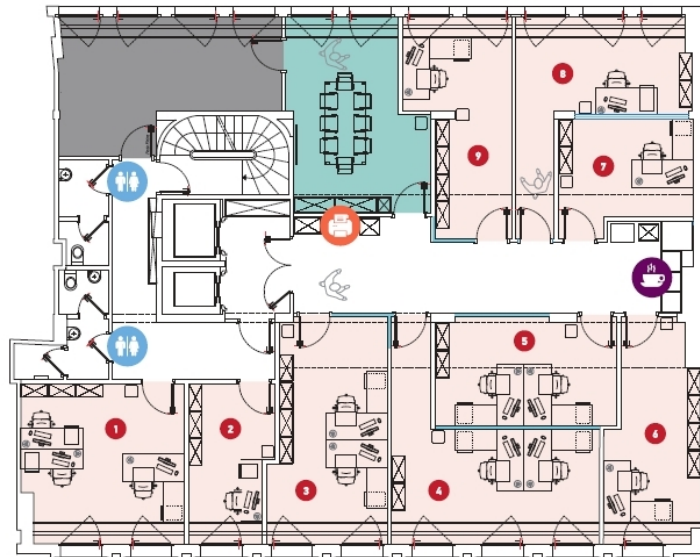

This floor plan is not to scale. The documents were given to us by the client. For this reason, we cannot guarantee the accuracy of the information.

Property ID: 14_3 - L-1660 Luxembourg-centre ville – CBD