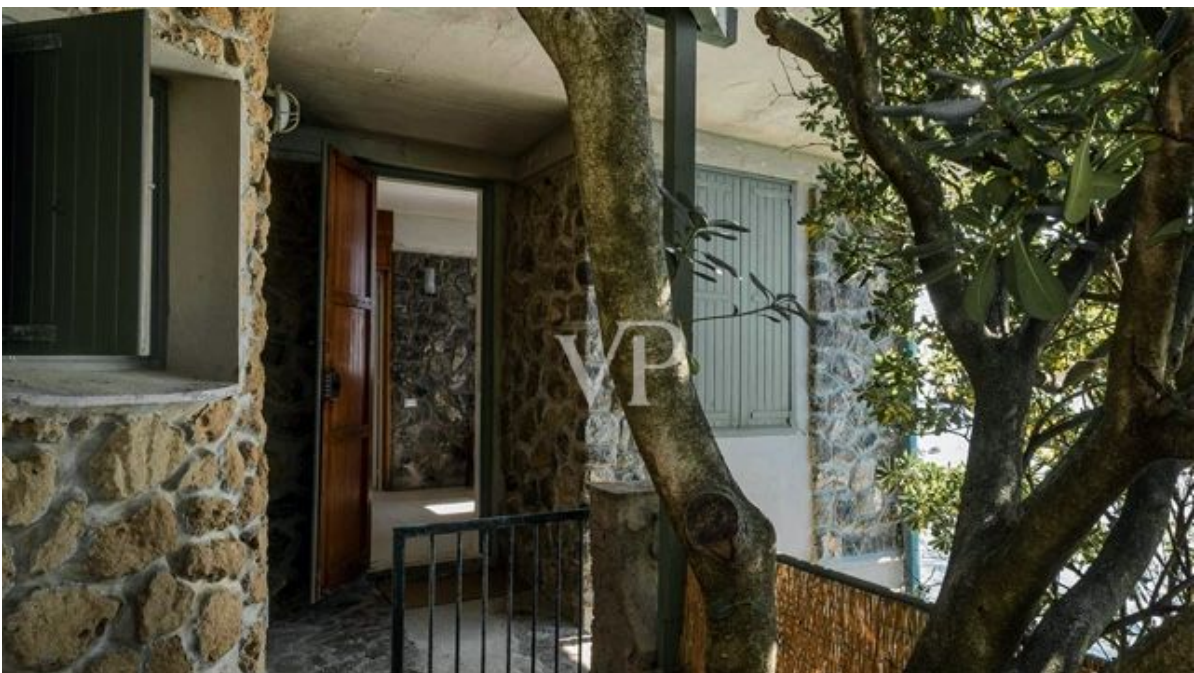

Property ID: IT254151927 - 57016 Rosignano Marittimo – Toscana

The property