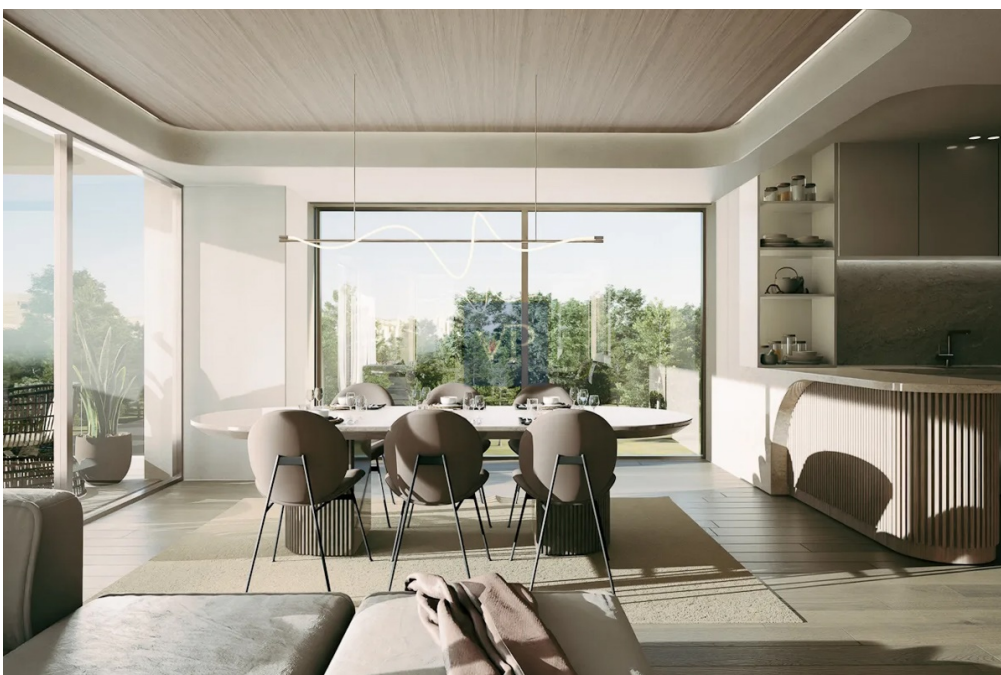

Número da propriedade: 944889 - 16674 Glyfada

O imóvel