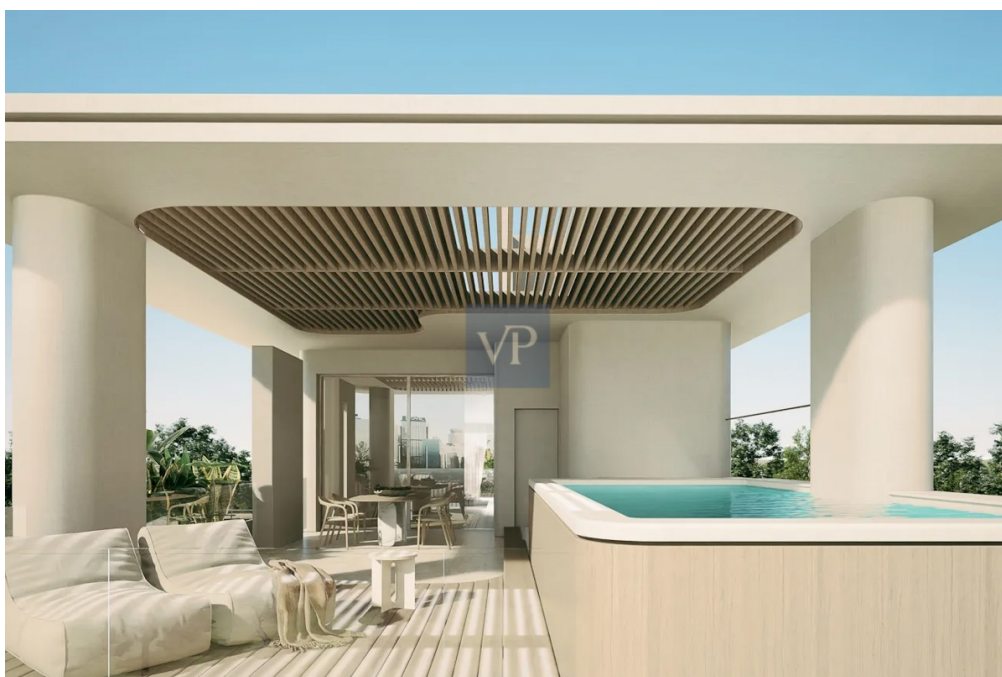

O imóvel

Número da propriedade: 944889 - 16674 Glyfada

Uma primeira impressão

Luxurious Two-Level Maisonette with Stunning Views in Glyfada Center Currently under construction, explore this exquisite and beautifully-appointed penthouse maisonette, spanning the third and fourth floors, in the heart of Glyfada. Within a stunning build, this luxurious whole-floor residence comprises three spacious bedrooms and three elegant bathrooms. A modern kitchen leading to the luminous living room and balcony on the third floor is an entertainers delight. Ascend the internal stairs to the fourth floor, and be greeted with an additional luxurious living room, leading to the large balcony and private pool. The residence features autonomous heating and air conditioning, ensuring optimal comfort, as well as top-tier energy efficiency and wooden floors, adding to its allure. Complete with two underground car parking spaces, storage as well as an additional playroom in the basement, this expansive luxurious property offers sophistication and refined living at its finest. The property is within walking distance to the Glyfada beach, marinas, the upscale Glyfada shopping precinct, and the newly coveted One & Only Aesthesis Resort. Elevate your living experience in one of the most vibrant and highly sought-after areas within the Athenian Riviera, where luxury meets functionality.